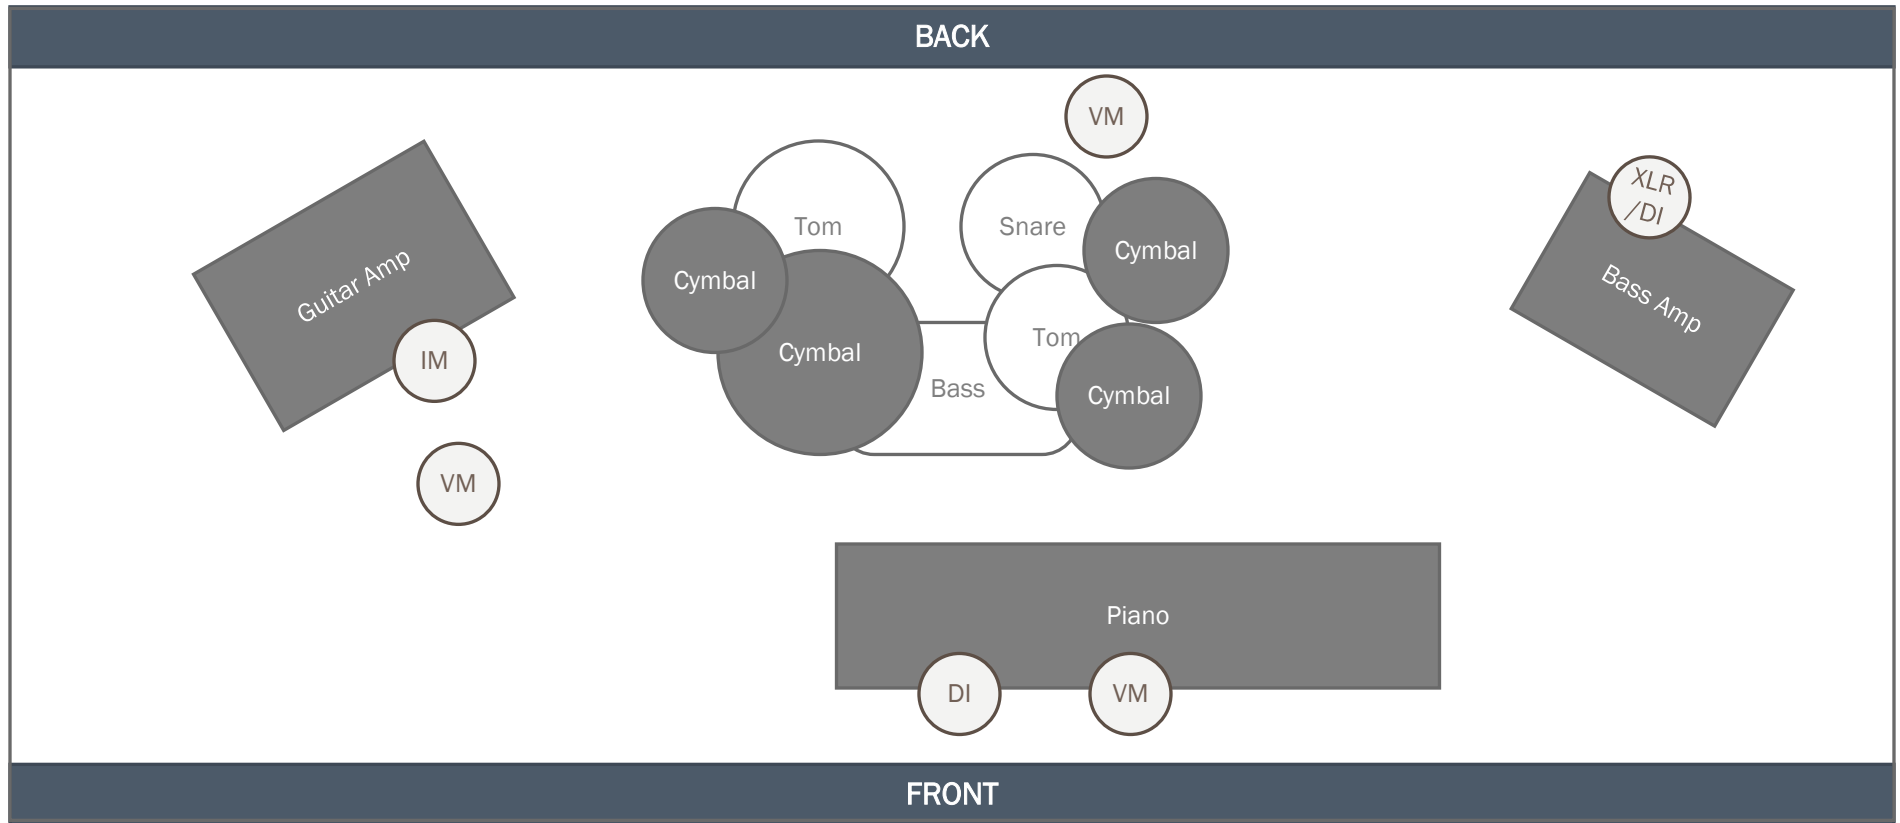

-  Power Drop
-  Mic Stand
-  DI / XLR

***Monitoring:** Band will provide in-ear monitors for all performers + wireless transmitter. (1/4" or XLR output requested).
 Band is willing to use existing wedges if it's more convenient for sound engineer.

STAGE PLOT

Instrumentation: Electric Piano, Electric Bass with Amp, Electric Guitar with Amp, Drumset
Lead Vocal (1), Backup Vocal (2)
Number of Musicians: 4 **Style of Music:** Piano Rock
Audio Contact: John Russell | 303.907.7733 | john@heartmedicine.band

DI = Direct Input | IM = Instrument Mic | VM = Vocal Mic | XLR = XLR Input

***Monitoring:** Band will provide in-ear monitors for all performers + wireless transmitter.

STAGE PLOT

Instrumentation: Electric Piano, Electric Bass with Amp, Electric Guitar with Amp, Drumset
Lead Vocal (1), Backup Vocal (2)
Number of Musicians: 4 **Style of Music:** Piano Rock
Audio Contact: John Russell | 303.907.7733 | john@heartmedicine.band

DI = Direct Input | IM = Instrument Mic | VM = Vocal Mic | XLR = XLR Input

STAGE PLOT

Instrumentation: Electric Piano, Electric Bass with Amp, Electric Guitar with Amp, Drumset
Lead Vocal (1), Backup Vocal (1)
Number of Musicians: 4 **Style of Music:** Piano Rock
Audio Contact: John Russell | 303.907.7733 | john@amyandthepeacepipes.com