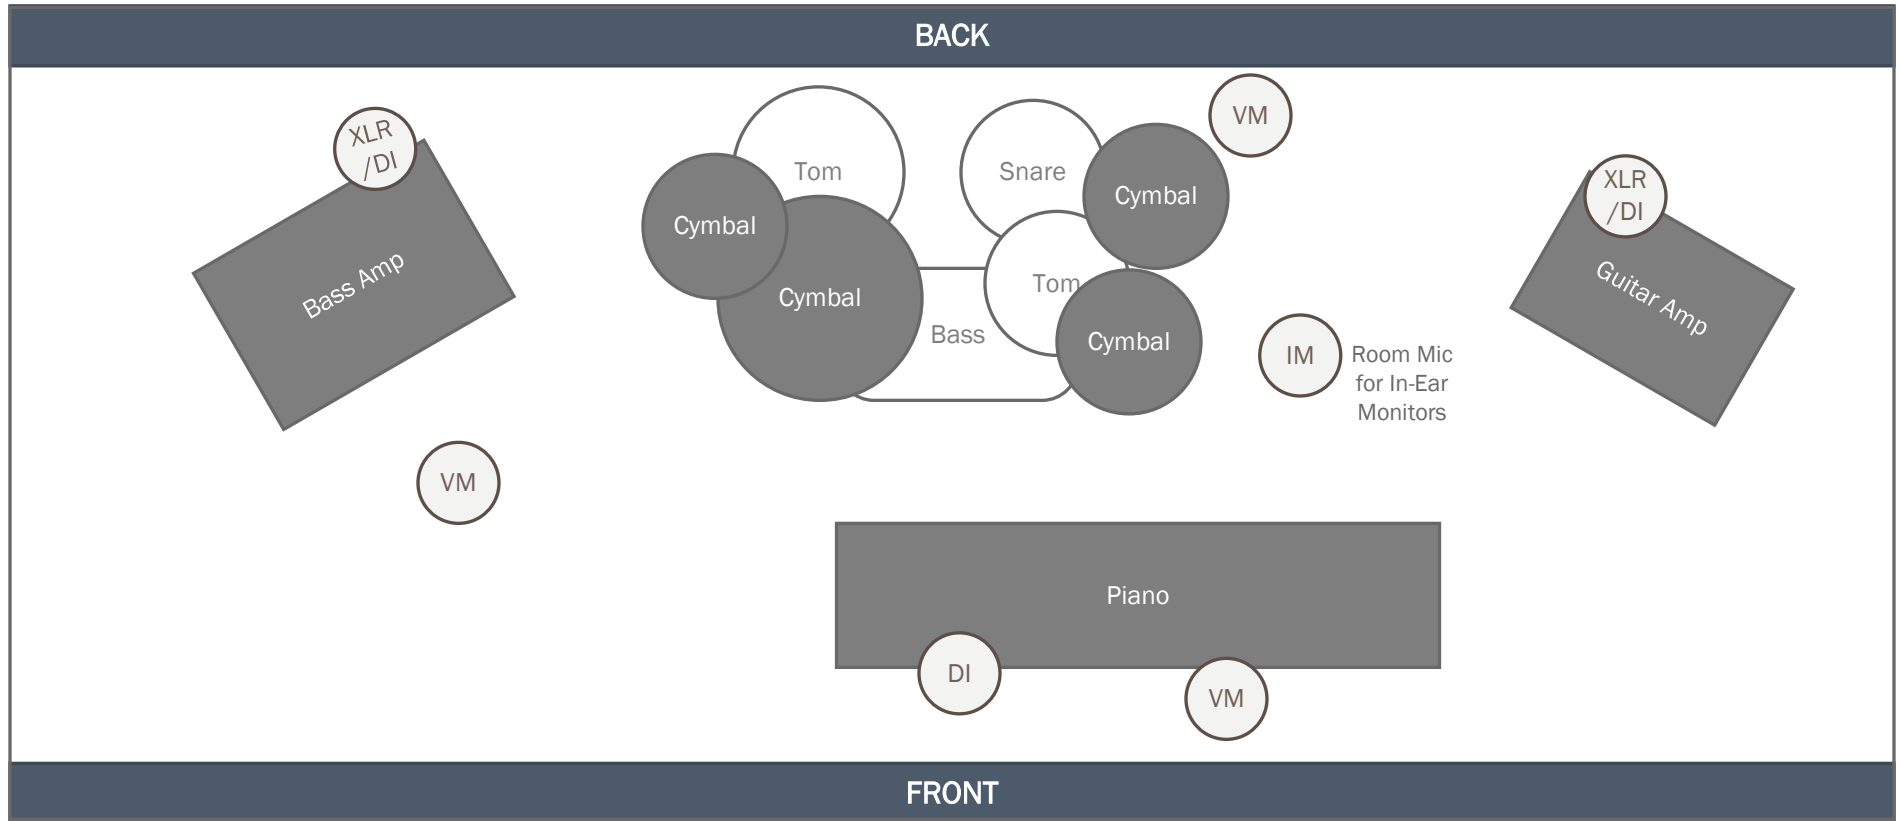

STAGE PLOT

Instrumentation: Electric Piano, Electric Bass with Amp, Electric Guitar with Amp, Drumset
Lead Vocal (1), Backup Vocal (2)
Number of Musicians: 4   **Style of Music:** Piano Rock
Audio Contact: John Russell | 303.907.7733 | john@heartmedicine.band