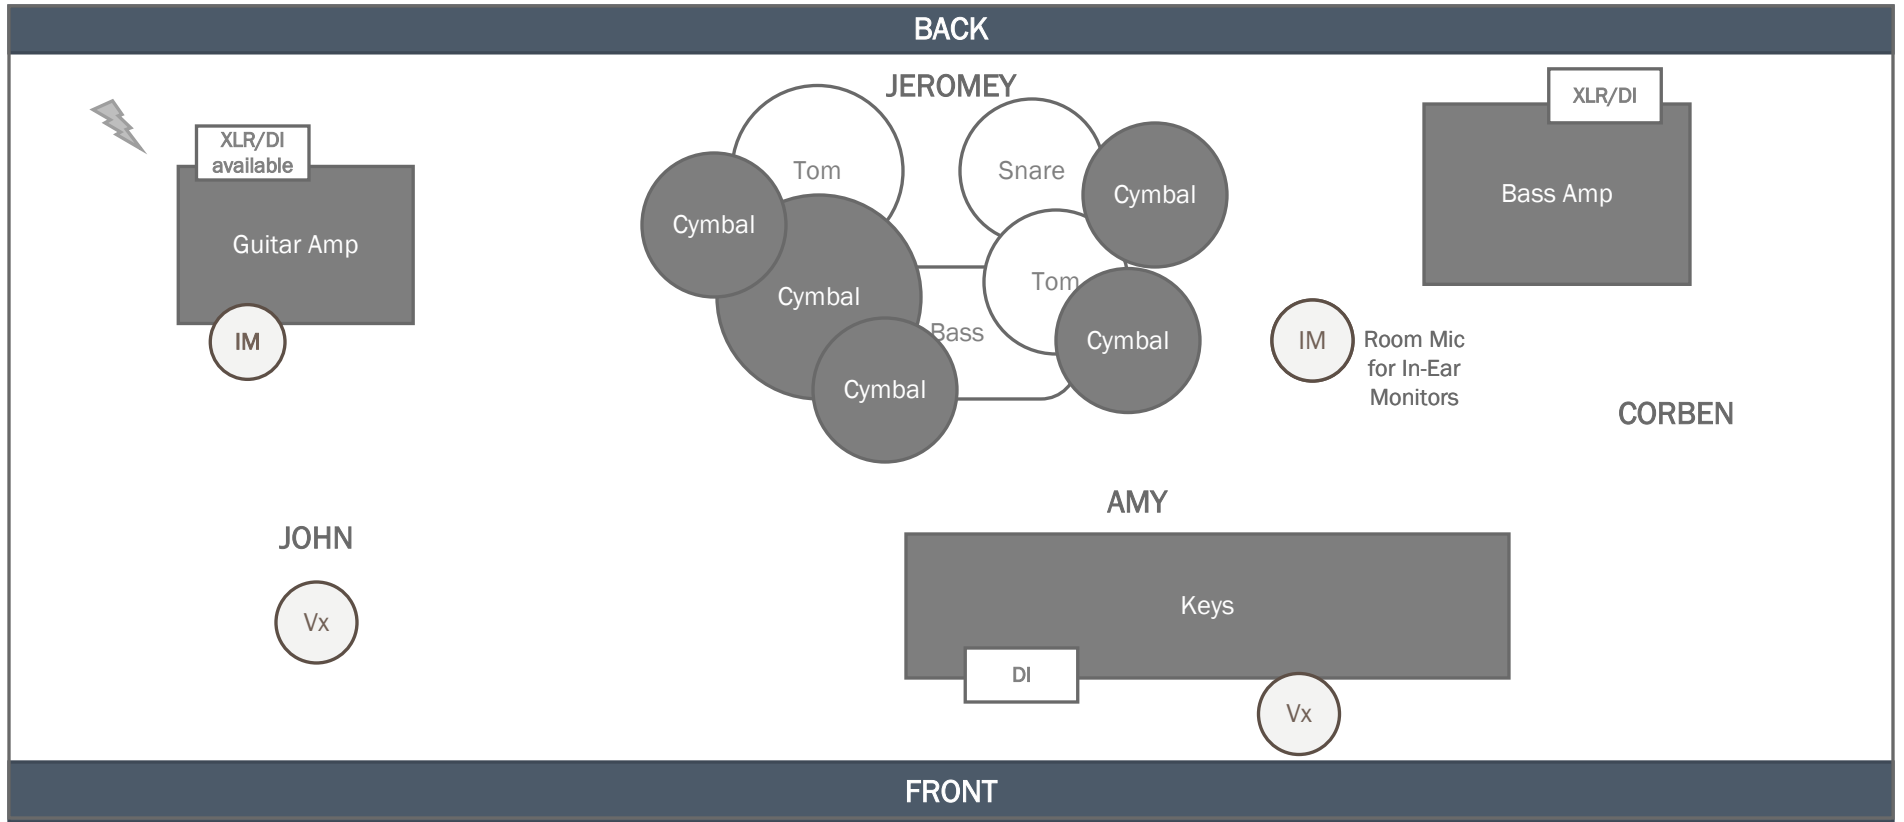

STAGE PLOT

Audio Contact: John Russell | 303.907.7733 | john@heartmedicine.band

Input List	
1. Vocal - Amy (Lead)	7. Kick
2. Keys - DI	8. Snare
3. Vocal - John	9. Rack
4. E Guitar	10. Floor
5. Bass	11. OH
6. Room Mic	12. OH

- Power Drop
- Mic Stand
- DI / XLR

*Monitoring: Band will provide in-ear monitors for all performers + wireless transmitter. (1/4" or XLR output requested).
Band is willing to use existing wedges if it's more convenient for sound engineer.