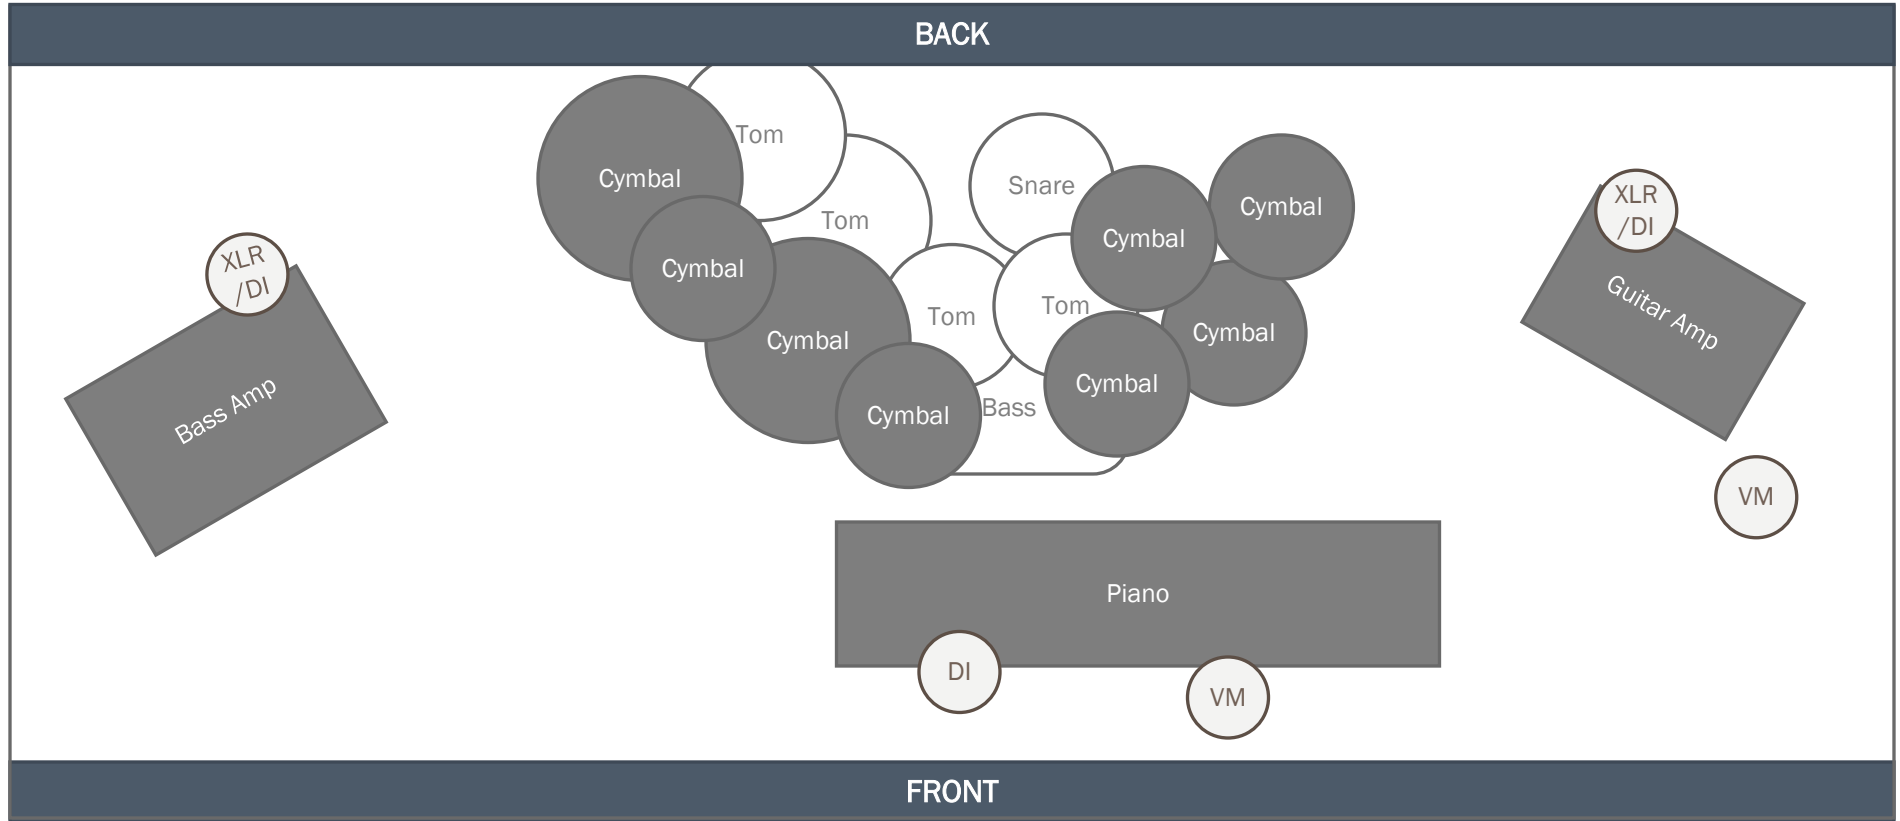

DI = Direct Input | IM = Instrument Mic | VM = Vocal Mic | XLR = XLR Input

***Monitoring:** Band will provide in-ear monitors for all performers + wireless transmitter.

STAGE PLOT

Instrumentation: Electric Piano, Electric Bass with Amp, Electric Guitar with Amp, Drumset
Lead Vocal (1), Backup Vocal (2)
Number of Musicians: 4 **Style of Music:** Piano Rock
Audio Contact: John Russell | 303.907.7733 | john@heartmedicine.band

DI = Direct Input | IM = Instrument Mic | VM = Vocal Mic | XLR = XLR Input

STAGE PLOT

Instrumentation: Electric Piano, Electric Bass with Amp, Electric Guitar with Amp, Drumset
Lead Vocal (1), Backup Vocal (1)
Number of Musicians: 4 **Style of Music:** Piano Rock
Audio Contact: John Russell | 303.907.7733 | john@amyandthepeacepipes.com

DI = Direct Input | IM = Instrument Mic | VM = Vocal Mic | XLR = XLR Input

STAGE PLOT

Instrumentation: Electric Piano, Guitar with Amp, Lead Vocal (1), Backup Vocal (1)
Number of Musicians: 2 **Style of Music:** Piano Rock
Audio Contact: Amy Russell - 719.232.2165 - amy@amyandthepeacepipes.com

BACK

FRONT

DI = Direct Input | IM = Instrument Mic | VM = Vocal Mic | XLR = XLR Input